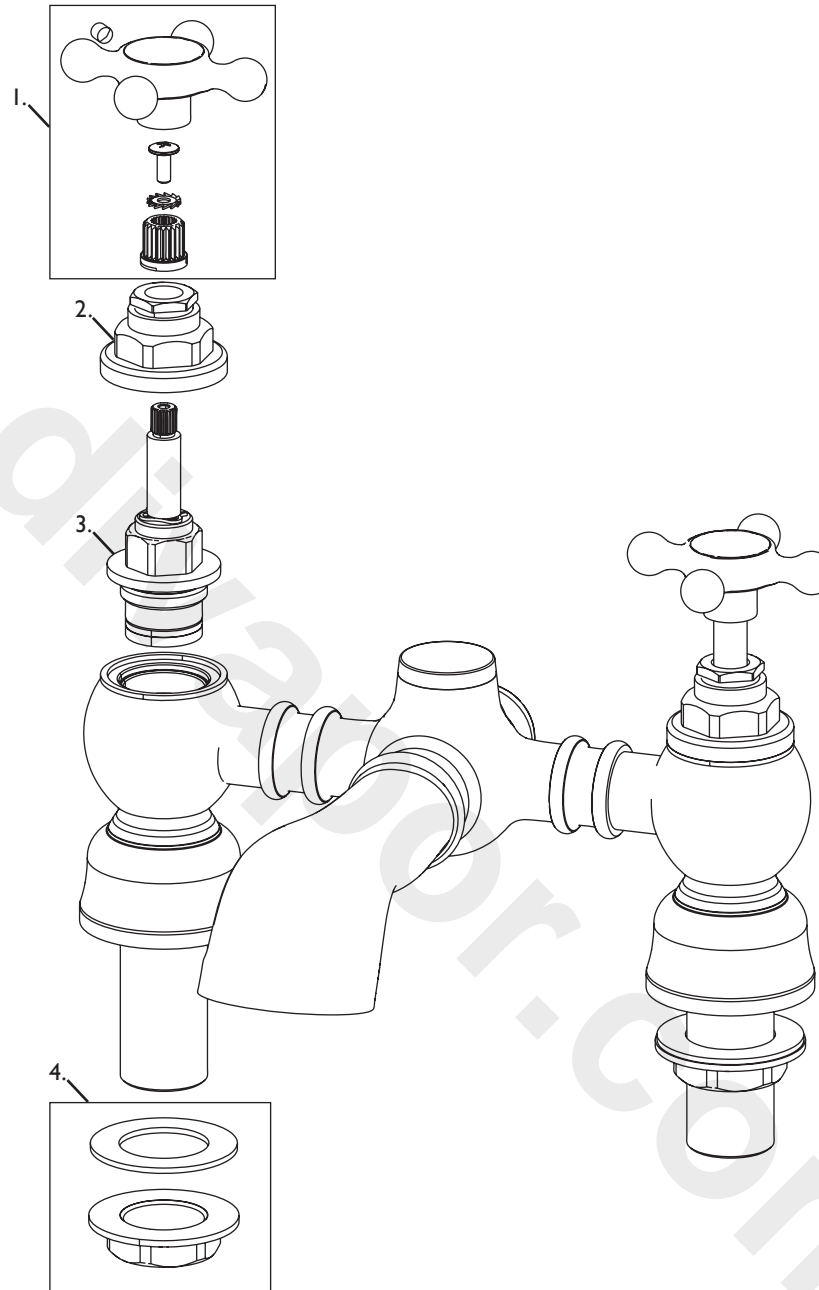

**Product Code:** TY2 BF C**Revision:** R1

1	Handle Assembly
2	Shroud
3	Valve
4	Fixing Kit